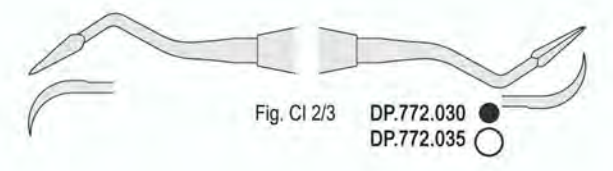

Classic-Round

DP.999.015
Set of 7 pieces

CLASSIC-LITE

DP.999.020
Set of 7 pieces

Universal curettes

Classic-Round 6 mm solid handle

Universal curettes

CLASSIC-LITE 10 mm hollow handle

Hoes
 With tungsten carbide tips

Chisels

Hoes

Scalers

SOFT LINE INSTRUMENTS
soft and sure grip

Scalers

Easy COLOR

● **Classic-Round** 6 mm solid handle

Scalers

○ **CLASSIC-LITE** 10 mm hollow handle

Scalers

Darby Perry

Standard

Standard

Falcon Polska

Hygienist