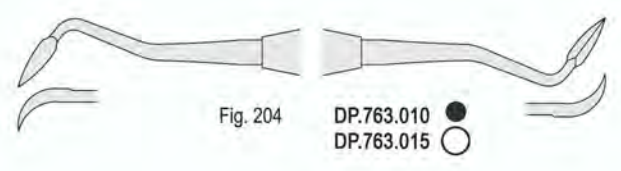

Classic-Round

DP.999.015
Set of 7 pieces

CLASSIC-LITE

DP.999.020
Set of 7 pieces

Universal curettes

Classic-Round 6 mm solid handle

Universal curettes

CLASSIC-LITE 10 mm hollow handle

Hoes
 With tungsten carbide tips

Chisels

Hoes

Scalers

SOFT LINE INSTRUMENTS
soft and sure grip

Scalers

Easy COLOR

● **Classic-Round** 6 mm solid handle

Scalers

○ **CLASSIC-LITE** 10 mm hollow handle

Scalers

Darby Perry

Standard

Standard

Falcon Polska

Hygienist