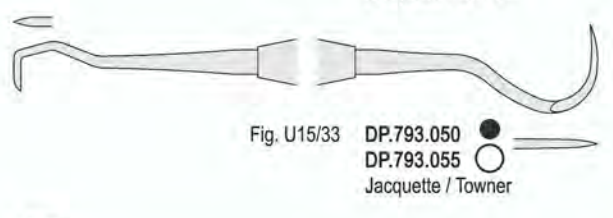

Classic-Round

DP.999.015
Set of 7 pieces

CLASSIC-LITE

DP.999.020
Set of 7 pieces

Universal curettes

Classic-Round 6 mm solid handle

Universal curettes

CLASSIC-LITE 10 mm hollow handle

Hoes
 With tungsten carbide tips

Chisels

Hoes

Scalers

SOFT LINE INSTRUMENTS
soft and sure grip

Scalers

Easy COLOR

● **Classic-Round** 6 mm solid handle

Scalers

○ **CLASSIC-LITE** 10 mm hollow handle

Scalers

Darby Perry

Standard

Standard

Falcon Polska

Hygienist