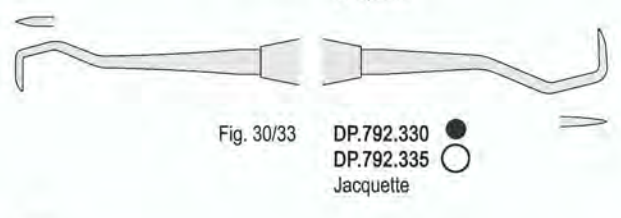

Classic-Round

DP.999.015
Set of 7 pieces

CLASSIC-LITE

DP.999.020
Set of 7 pieces

Universal curettes

Classic-Round 6 mm solid handle

Universal curettes

CLASSIC-LITE 10 mm hollow handle

Hoes
 With tungsten carbide tips

Chisels

Hoes

Scalers

SOFT LINE INSTRUMENTS
soft and sure grip

Scalers

Easy COLOR

● **Classic-Round** 6 mm solid handle

Scalers

○ **CLASSIC-LITE** 10 mm hollow handle

Scalers

Darby Perry

Standard

Standard

Falcon Polska

Hygienist