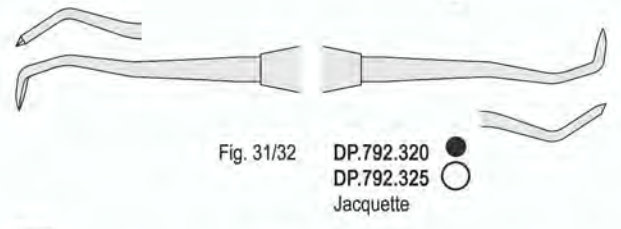

Classic-Round

DP.999.015
Set of 7 pieces

CLASSIC-LITE

DP.999.020
Set of 7 pieces

Universal curettes

Classic-Round 6 mm solid handle

Universal curettes

CLASSIC-LITE 10 mm hollow handle

Hoes
 With tungsten carbide tips

Chisels

Hoes

Scalers

SOFT LINE INSTRUMENTS
soft and sure grip

Scalers

Easy COLOR

● **Classic-Round** 6 mm solid handle

Scalers

○ **CLASSIC-LITE** 10 mm hollow handle

Scalers

Darby Perry

Standard

Standard

Falcon Polska

Hygienist