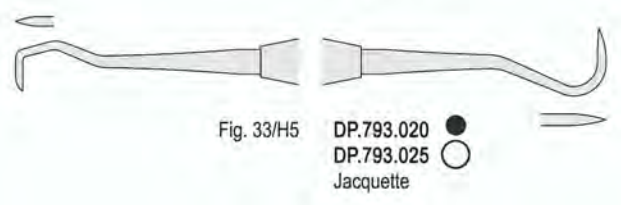

Classic-Round

DP.999.015
Set of 7 pieces

CLASSIC-LITE

DP.999.020
Set of 7 pieces

Universal curettes

Classic-Round 6 mm solid handle

Universal curettes

CLASSIC-LITE 10 mm hollow handle

Hoes
 With tungsten carbide tips

Chisels

Hoes

Scalers

SOFT LINE INSTRUMENTS
soft and sure grip

Scalers

Easy COLOR

● **Classic-Round** 6 mm solid handle

Scalers

○ **CLASSIC-LITE** 10 mm hollow handle

Scalers

Darby Perry

Standard

Standard

Falcon Polska

Hygienist