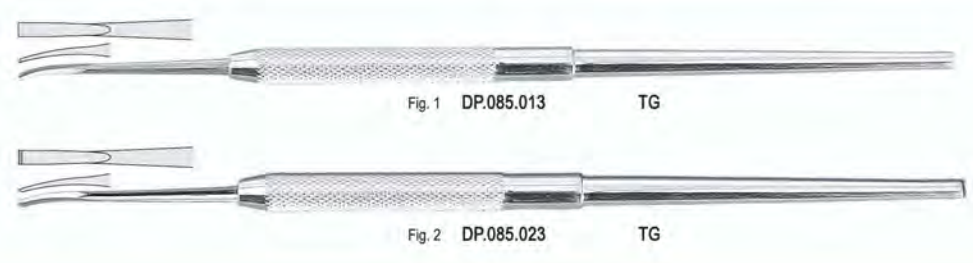

DP.999.014
Set of 7 pieces
Contents
Fig. 1/2, 3/4, 5/6, 7/8, 9/10, 11/12, 13/14

Gracey curettes

Classic-Round 6 mm solid handle

CLASSIC-LITE 10 mm hollow handle

Classic-Round **CLASSIC-LITE**

Fig. 1/2	DP.160.020	DP.160.025
Fig. 3/4	DP.160.040	DP.160.045
Fig. 5/6	DP.160.060	DP.160.065
Fig. 7/8	DP.160.080	DP.160.085
Fig. 9/10	DP.160.100	DP.160.105
Fig. 11/12	DP.160.110	DP.160.115
Fig. 13/14	DP.160.140	DP.160.145

Classic-Round

DP.999.015
Set of 7 pieces

CLASSIC-LITE

DP.999.020
Set of 7 pieces

Universal curettes

Classic-Round 6 mm solid handle

Universal curettes

CLASSIC-LITE 10 mm hollow handle

Hoes
 With tungsten carbide tips

Chisels

Hoes

Scalers

SOFT LINE INSTRUMENTS
soft and sure grip

Scalers

Easy COLOR

● **Classic-Round** 6 mm solid handle