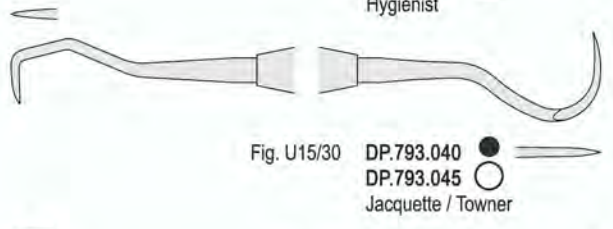

Classic-Round

DP.999.015
Set of 7 pieces

CLASSIC-LITE

DP.999.020
Set of 7 pieces

Universal curettes

Classic-Round 6 mm solid handle

Universal curettes

CLASSIC-LITE 10 mm hollow handle

Hoes
 With tungsten carbide tips

Chisels

Hoes

Scalers

SOFT LINE INSTRUMENTS
soft and sure grip

Scalers

Easy COLOR

● **Classic-Round** 6 mm solid handle

Scalers

○ **CLASSIC-LITE** 10 mm hollow handle

Scalers

Darby Perry

Standard

Standard

Falcon Polska

Hygienist