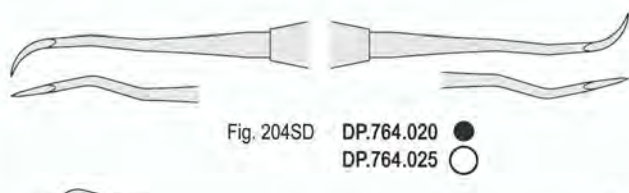

Classic-Round

DP.999.015
Set of 7 pieces

CLASSIC-LITE

DP.999.020
Set of 7 pieces

Universal curettes

Classic-Round 6 mm solid handle

Universal curettes

CLASSIC-LITE 10 mm hollow handle

Hoes
 With tungsten carbide tips

Chisels

Hoes

Scalers

SOFT LINE INSTRUMENTS
soft and sure grip

Scalers

Easy COLOR

● **Classic-Round** 6 mm solid handle

Scalers

○ **CLASSIC-LITE** 10 mm hollow handle

Scalers

Darby Perry

Standard

Standard

Falcon Polska

Hygienist