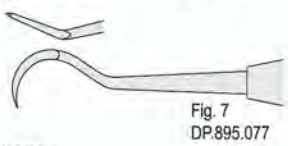

Hoes
 With tungsten carbide tips

Chisels

Hoes

Scalers

SOFT LINE INSTRUMENTS
soft and sure grip

Scalers

Easy COLOR

● **Classic-Round** 6 mm solid handle

Scalers

○ **CLASSIC-LITE** 10 mm hollow handle

Scalers

Darby Perry

Standard

Standard

Falcon Polska

Hygienist