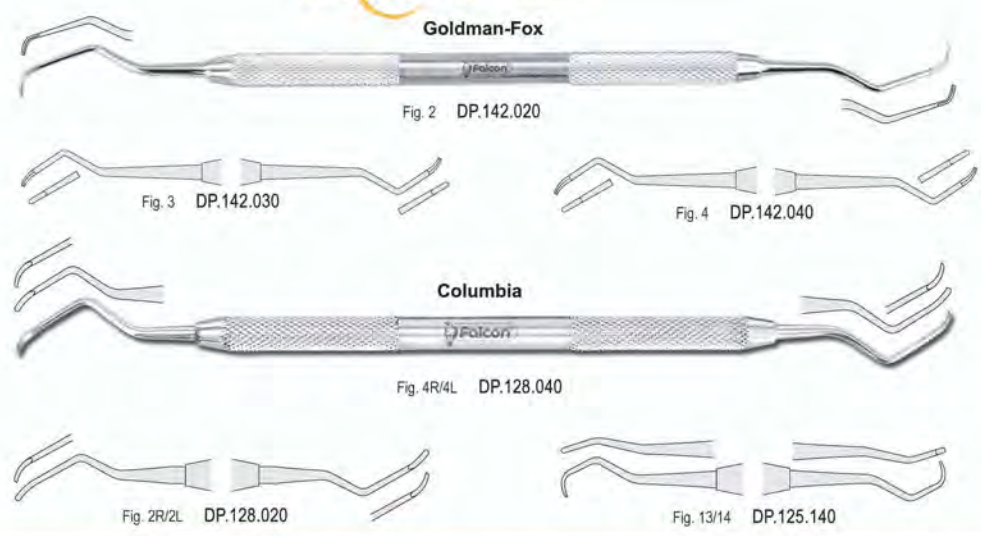

DP.999.014
Set of 7 pieces
Contents
Fig. 1/2, 3/4, 5/6, 7/8, 9/10, 11/12, 13/14

Gracey curettes

Classic-Round 6 mm solid handle

CLASSIC-LITE 10 mm hollow handle

Classic-Round **CLASSIC-LITE**

Fig. 1/2	DP.160.020	DP.160.025
Fig. 3/4	DP.160.040	DP.160.045
Fig. 5/6	DP.160.060	DP.160.065
Fig. 7/8	DP.160.080	DP.160.085
Fig. 9/10	DP.160.100	DP.160.105
Fig. 11/12	DP.160.110	DP.160.115
Fig. 13/14	DP.160.140	DP.160.145

Classic-Round

DP.999.015
Set of 7 pieces

CLASSIC-LITE

DP.999.020
Set of 7 pieces

Universal curettes

Classic-Round 6 mm solid handle

Universal curettes

CLASSIC-LITE 10 mm hollow handle

Hoes
 With tungsten carbide tips

Chisels

Hoes

Scalers

SOFT LINE INSTRUMENTS
soft and sure grip

Scalers

Easy COLOR

● **Classic-Round** 6 mm solid handle

Scalers

○ **CLASSIC-LITE** 10 mm hollow handle

Scalers

Darby Perry

Standard

Standard

Falcon Polska

Hygienist