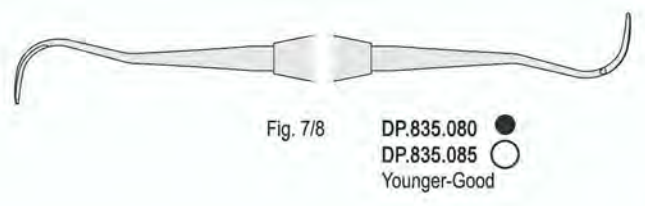

Classic-Round

DP.999.015
Set of 7 pieces

CLASSIC-LITE

DP.999.020
Set of 7 pieces

Universal curettes

Classic-Round 6 mm solid handle

Universal curettes

CLASSIC-LITE 10 mm hollow handle

Hoes
 With tungsten carbide tips

Chisels

Hoes

Scalers

SOFT LINE INSTRUMENTS
soft and sure grip

Scalers

Easy COLOR

● **Classic-Round** 6 mm solid handle

Scalers

○ **CLASSIC-LITE** 10 mm hollow handle

Scalers

Darby Perry

Standard

Standard

Falcon Polska

Hygienist