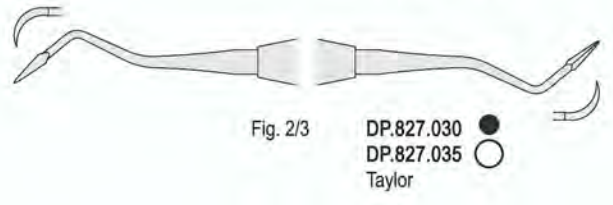

Classic-Round

DP.999.015
Set of 7 pieces

CLASSIC-LITE

DP.999.020
Set of 7 pieces

Universal curettes

Classic-Round 6 mm solid handle

Universal curettes

CLASSIC-LITE 10 mm hollow handle

Hoes
 With tungsten carbide tips

Chisels

Hoes

Scalers

SOFT LINE INSTRUMENTS
soft and sure grip

Scalers

Easy COLOR

● **Classic-Round** 6 mm solid handle

Scalers

○ **CLASSIC-LITE** 10 mm hollow handle

Scalers

Darby Perry

Standard

Standard

Falcon Polska

Hygienist