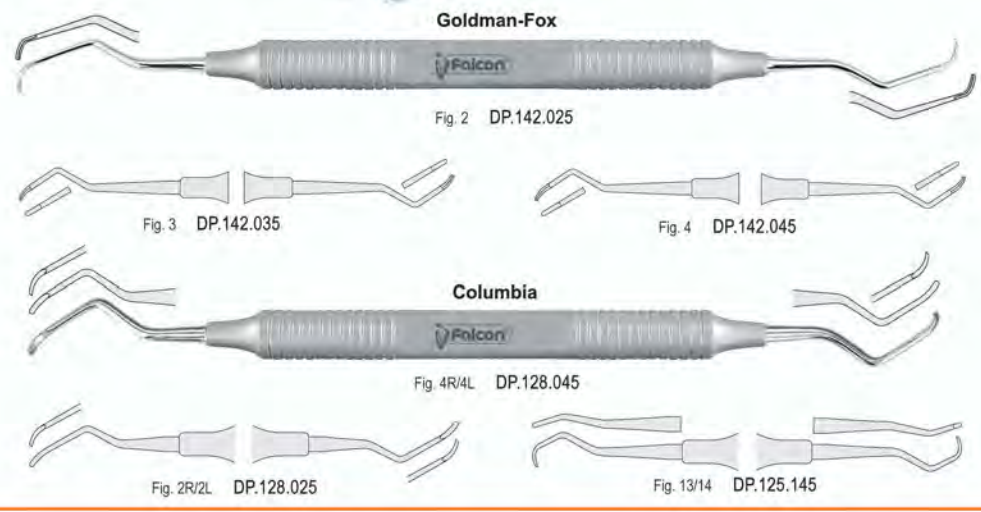

Classic-Round

DP.999.015
Set of 7 pieces

CLASSIC-LITE

DP.999.020
Set of 7 pieces

Universal curettes

Classic-Round 6 mm solid handle

Universal curettes

CLASSIC-LITE 10 mm hollow handle

Hoes
 With tungsten carbide tips

Chisels

Hoes

Scalers

SOFT LINE INSTRUMENTS
soft and sure grip

Scalers

Easy COLOR

● **Classic-Round** 6 mm solid handle

Scalers

○ **CLASSIC-LITE** 10 mm hollow handle

Scalers

Darby Perry

Standard

Standard

Falcon Polska

Hygienist