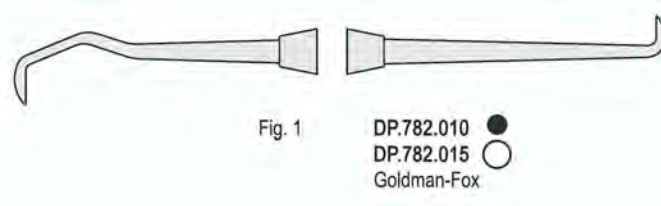

Classic-Round

DP.999.015
Set of 7 pieces

CLASSIC-LITE

DP.999.020
Set of 7 pieces

Universal curettes

Classic-Round 6 mm solid handle

Universal curettes

CLASSIC-LITE 10 mm hollow handle

Hoes
 With tungsten carbide tips

Chisels

Hoes

Scalers

SOFT LINE INSTRUMENTS
soft and sure grip

Scalers

Easy COLOR

● **Classic-Round** 6 mm solid handle

Scalers

○ **CLASSIC-LITE** 10 mm hollow handle

Scalers

Darby Perry

Standard

Standard

Falcon Polska

Hygienist