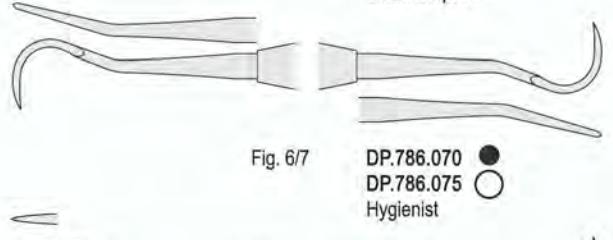

Classic-Round

DP.999.015
Set of 7 pieces

CLASSIC-LITE

DP.999.020
Set of 7 pieces

Universal curettes

Classic-Round 6 mm solid handle

Universal curettes

CLASSIC-LITE 10 mm hollow handle

Hoes
 With tungsten carbide tips

Chisels

Hoes

Scalers

SOFT LINE INSTRUMENTS
soft and sure grip

Scalers

Easy COLOR

● **Classic-Round** 6 mm solid handle

Scalers

○ **CLASSIC-LITE** 10 mm hollow handle

Scalers

Darby Perry

Standard

Standard

Falcon Polska

Hygienist