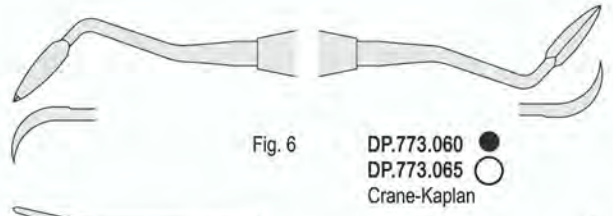

Classic-Round

DP.999.015
Set of 7 pieces

CLASSIC-LITE

DP.999.020
Set of 7 pieces

Universal curettes

Classic-Round 6 mm solid handle

Universal curettes

CLASSIC-LITE 10 mm hollow handle

Hoes
 With tungsten carbide tips

Chisels

Hoes

Scalers

SOFT LINE INSTRUMENTS
soft and sure grip

Scalers

Easy COLOR

● **Classic-Round** 6 mm solid handle

Scalers

○ **CLASSIC-LITE** 10 mm hollow handle

Scalers

Darby Perry

Standard

Standard

Falcon Polska

Hygienist