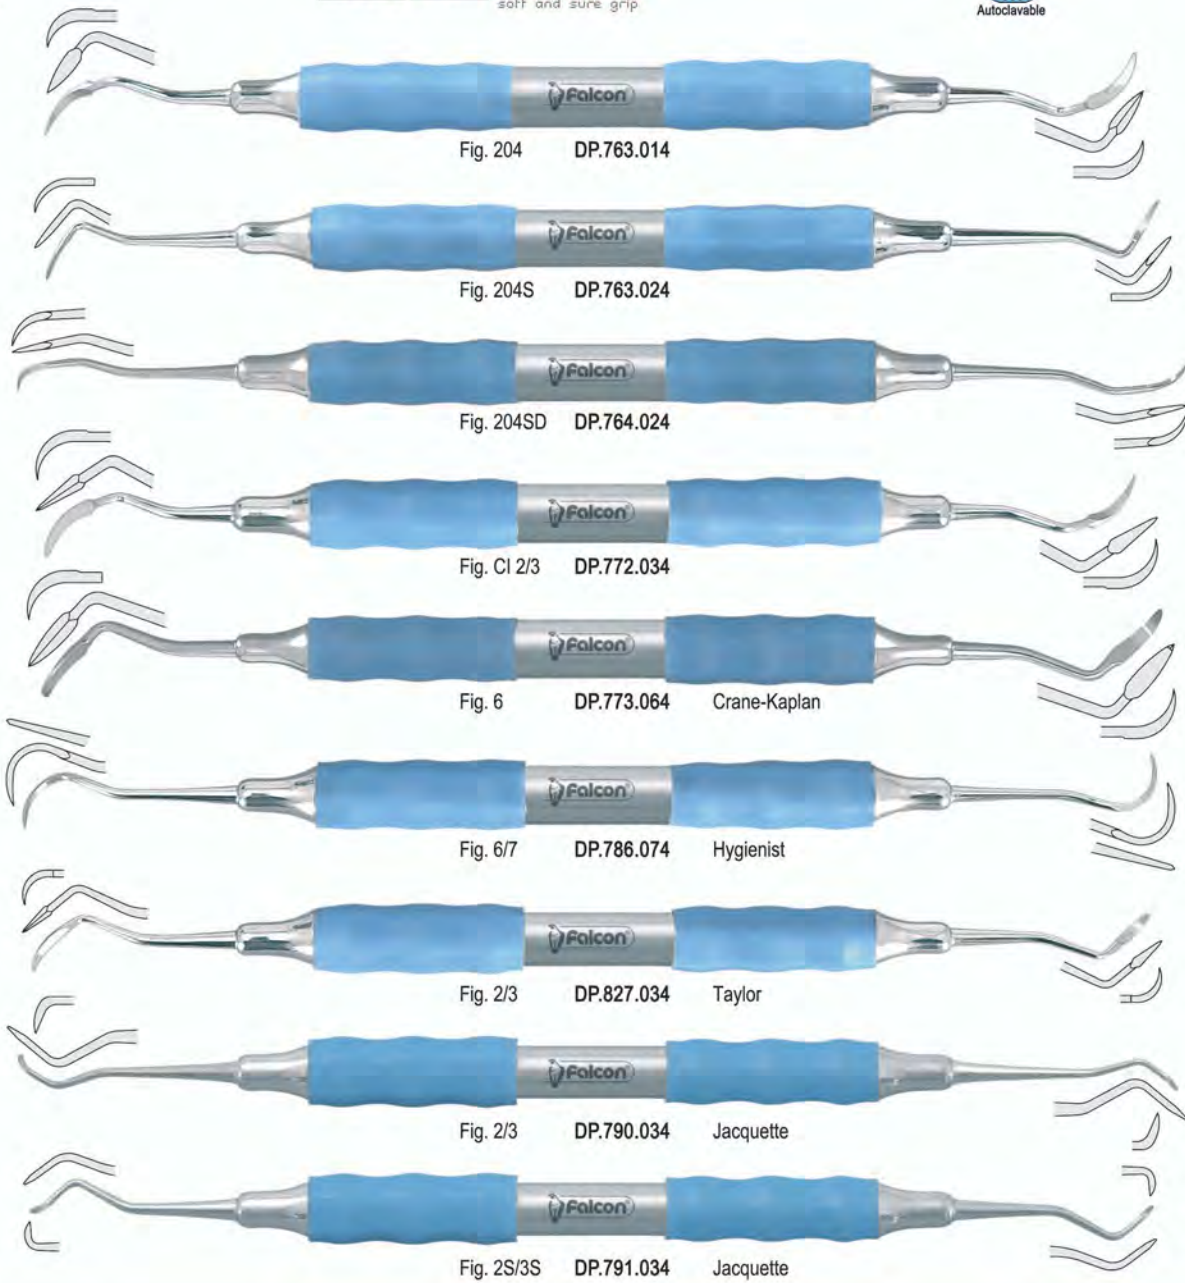

Classic-Round

DP.999.015
Set of 7 pieces

CLASSIC-LITE

DP.999.020
Set of 7 pieces

Universal curettes

Classic-Round 6 mm solid handle

Universal curettes

CLASSIC-LITE 10 mm hollow handle

Hoes
 With tungsten carbide tips

Chisels

Hoes

Scalers

SOFT LINE INSTRUMENTS
soft and sure grip

Scalers

Easy COLOR

● **Classic-Round** 6 mm solid handle

Scalers

○ **CLASSIC-LITE** 10 mm hollow handle

Scalers

Darby Perry

Standard

Standard

Falcon Polska

Hygienist